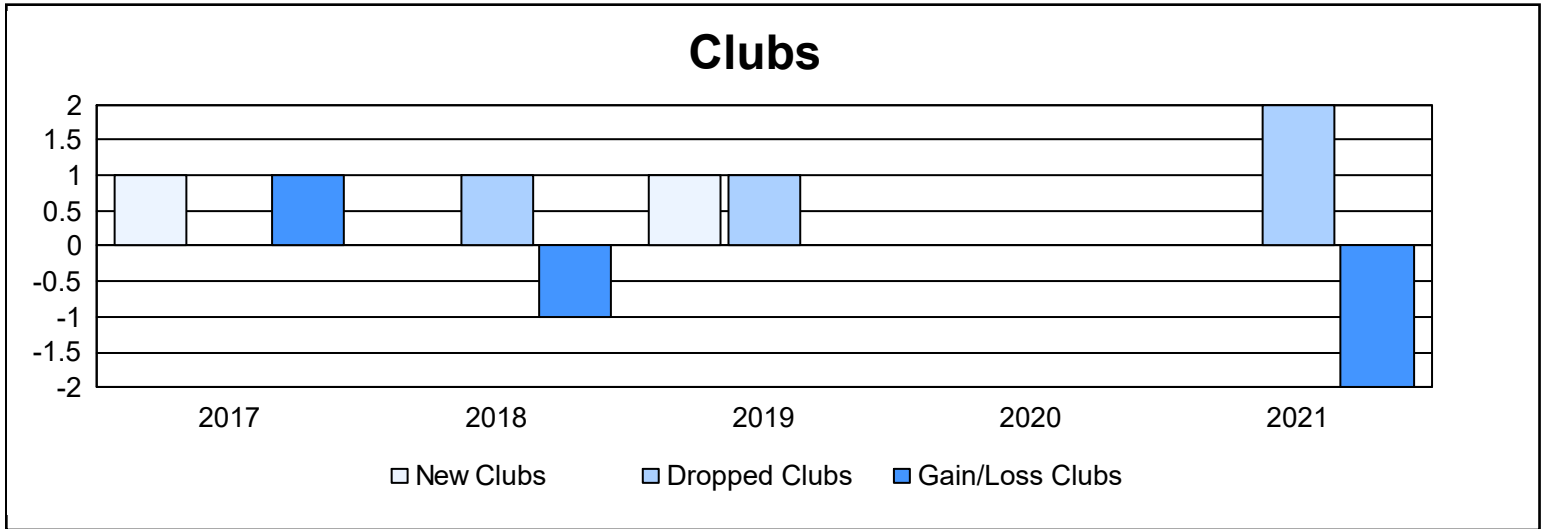

Year	New Clubs	Dropped Clubs	Gain/ Loss Clubs	New Members	Charter Members	Reinstate Members	Transfer Members	Total Member Added	Total Members Dropped	Gain/ Loss Members
2016-2017	1	0	1	100	46	2	3	151	131	20
2017-2018	0	1	-1	80	0	4	0	84	136	-52
2018-2019	1	1	0	40	23	2	1	66	112	-46
2019-2020	0	0	0	54	1	2	5	62	114	-52
2020-2021	0	2	-2	69	0	4	0	73	169	-96
<b>Average</b>	<b>0</b>	<b>1</b>	<b>0</b>	<b>69</b>	<b>14</b>	<b>3</b>	<b>2</b>	<b>87</b>	<b>132</b>	<b>-45</b>

### Membership Composition June 2021 Cumulative