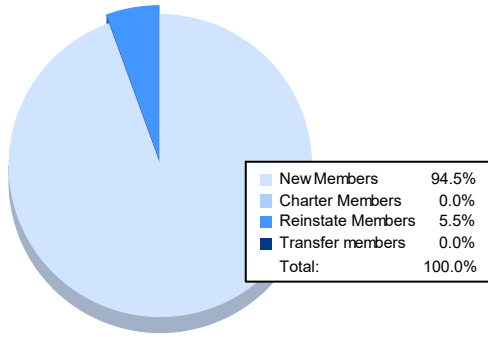

Year	New Clubs	Dropped Clubs	Gain/ Loss Clubs	New Members	Charter Members	Reinstate Members	Transfer Members	Total Member Added	Total Members Dropped	Gain/ Loss Members
2016-2017	1	0	1	100	46	2	3	151	131	20
2017-2018	0	1	-1	80	0	4	0	84	136	-52
2018-2019	1	1	0	40	23	2	1	66	112	-46
2019-2020	0	0	0	54	1	2	5	62	114	-52
2020-2021	0	2	-2	69	0	4	0	73	169	-96
<b>Average</b>	<b>0</b>	<b>1</b>	<b>0</b>	<b>69</b>	<b>14</b>	<b>3</b>	<b>2</b>	<b>87</b>	<b>132</b>	<b>-45</b>

### Membership Composition June 2021 Cumulative