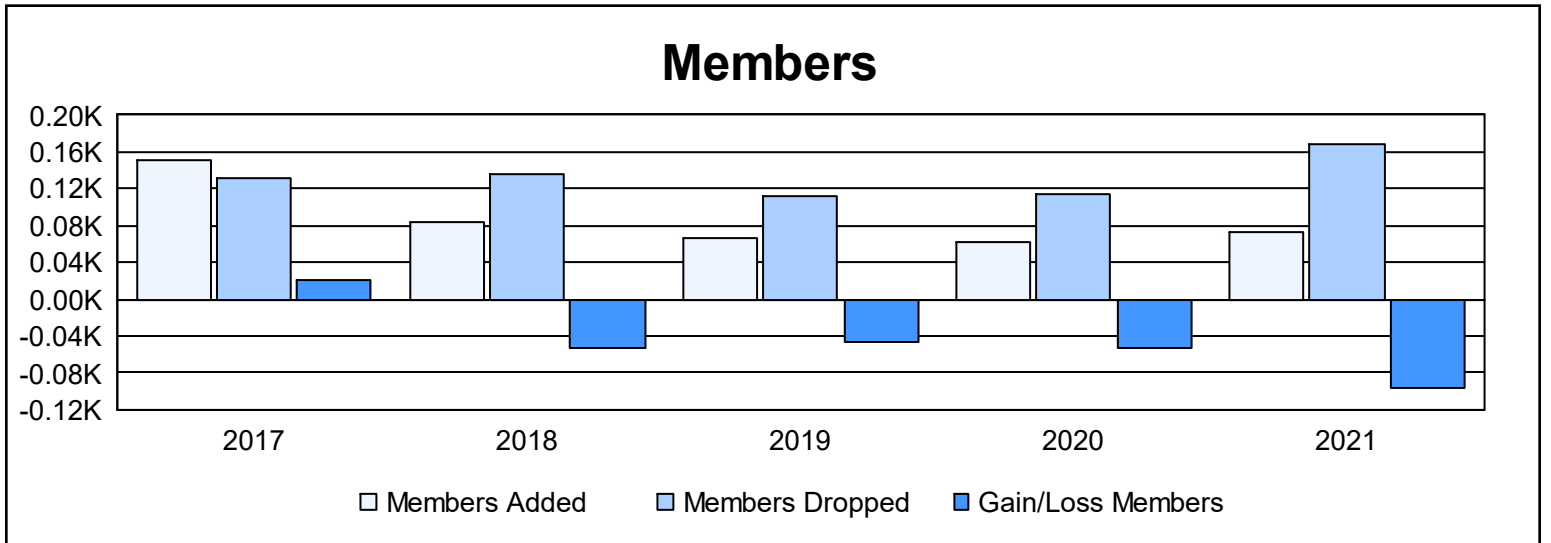

Year	New Clubs	Dropped Clubs	Gain/ Loss Clubs	New Members	Charter Members	Reinstate Members	Transfer Members	Total Member Added	Total Members Dropped	Gain/ Loss Members
2016-2017	1	0	1	100	46	2	3	151	131	20
2017-2018	0	1	-1	80	0	4	0	84	136	-52
2018-2019	1	1	0	40	23	2	1	66	112	-46
2019-2020	0	0	0	54	1	2	5	62	114	-52
2020-2021	0	2	-2	69	0	4	0	73	169	-96
<b>Average</b>	<b>0</b>	<b>1</b>	<b>0</b>	<b>69</b>	<b>14</b>	<b>3</b>	<b>2</b>	<b>87</b>	<b>132</b>	<b>-45</b>

### Membership Composition June 2021 Cumulative